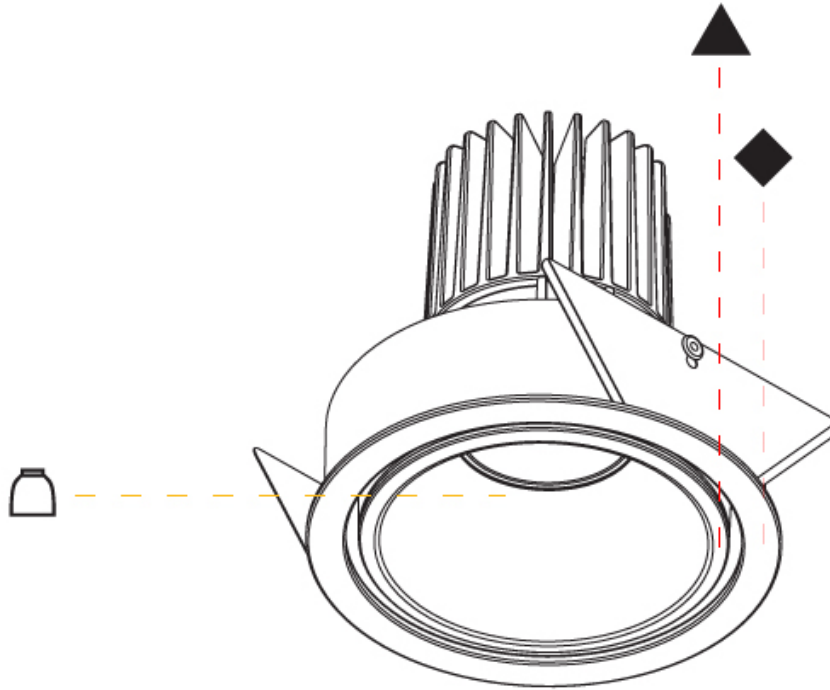

PHYSICAL

Aperture Sizes - Downlights: 2"
Shape: Round
Diameter (mm): 109
Diameter (in): 4 5/16
Height (mm): 105
Height (in): 4 1/8
Min. Recessing Depth (mm): 120
Min. Recessing Depth (in): 4 3/4
Weight (kg): 0.434
Weight (lbs): 0.96
Fixture Finish: SSR / BKV / CWI / CRY / HAB / UFT / ITA / RUA / FTG / MYG / LOD / PUS / FRO / FUP / KIA / POP / BLS / SPG / MEY / GOH / CHC / COM / ABZ / JAG / OBR / MOS / ROR
Fixture Material: Aluminum
Cut-out Measurements: 104mm / 4 1/8"

OPTICAL

Reflector: 20 / 40 / 60
Adjustability: Rotational 180°; Tilt 30°

RATINGS AND CERTIFICATIONS

Certified By: Certified for North American Standards
IP rating: IP20

INVADER ADJUSTABLE RECESSED

A35601-

PROJECT	_____
TYPE	_____
SPECIFIER	_____
QUANTITY	_____
DATE	_____

PHYSICAL

Aperture Sizes - Downlights: 1"
Shape: Round
Diameter (mm): 62
Diameter (in): 2 7/16
Height (mm): 74
Height (in): 2 15/16
Min. Recessing Depth (mm): 150
Min. Recessing Depth (in): 5 7/8
Weight (kg): 0.138
Weight (lbs): 0.304
Fixture Finish: SSR / BKV / CWI / CRY / HAB / UFT / ITA / RUA / FTG / MYG / LOD / PUS / FRO / FUP / KIA / POP / BLS / SPG / MEY / GOH / CHC / COM / ABZ / JAG / OBR / MOS / ROR
Fixture Material: Aluminum
Cut-out Measurements: 57mm / 2 1/4"