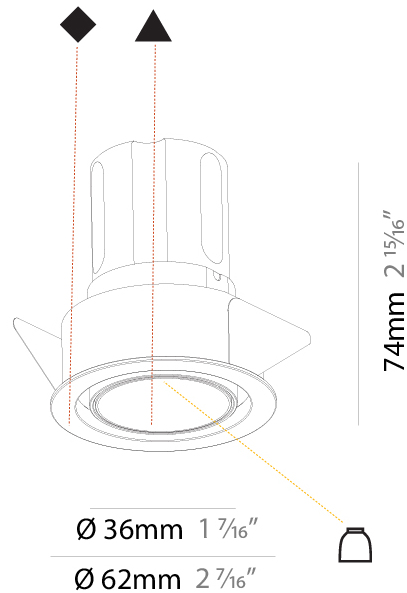

GENERAL

Series: Invader Standard
Subseries: Invader Adjustable
Partner: Prolicht
Division: Architectural
Installation: Recessed
Product Type: Downlight
Mounting Location: Ceiling
Light Distribution: Adjustable

PHYSICAL

Aperture Sizes - Downlights: 1"
Shape: Round
Diameter (mm): 62
Diameter (in): 2 7/16
Height (mm): 74
Height (in): 2 15/16
Min. Recessing Depth (mm): 150
Min. Recessing Depth (in): 5 7/8
Weight (kg): 0.138
Weight (lbs): 0.304
Fixture Finish: SSR / BKV / CWI / CRY / HAB / UFT / ITA / RUA / FTG / MYG / LOD / PUS / FRO / FUP / KIA / POP / BLS / SPG / MEY / GOH / CHC / COM / ABZ / JAG / OBR / MOS / ROR
Fixture Material: Aluminum
Cut-out Measurements: 57mm / 2 1/4"

ELECTRICAL

Lamp Type: LED (Zhaga Standard)
Input Wattage (W): 6.8
Total Output Wattage (W): 6.2
Dimming: Tri-Mode (Non-Dimming and Phase Dimming (120Vac only) and 0-10V Dimming)
Driver Included: No
Driver Location: Remote
Driver Type: Constant Current - 120 / 277Vac
Input Voltage (V): 120 - 277
Constant Current (MA): 250

LED

Number of LEDs: 1
Color Temperature (°K): 2700 / 3000 / 3500 / 4000
Max. Delivered Lumen (lm): 605 / 633 / 660 / 669
CRI: >90 CRI
Lamp Life (hrs): 50000

OPTICAL

Reflector°: 40 / 50
Adjustability: Rotational 180°; Tilt 30°

RATINGS AND CERTIFICATIONS

Certified By: Certified for North American Standards
IP rating: IP20

	150mm 5 7/8"	57mm 2 1/4"	10 - 15mm 3/8" - 9/16"	180°	± 15°	

A