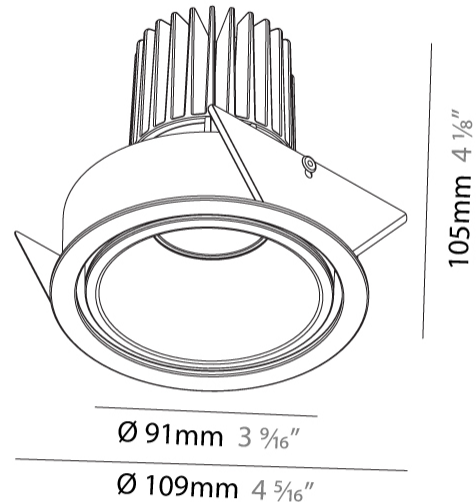

PHYSICAL

Aperture Sizes - Downlights: 2"
Shape: Round
Diameter (mm): 109
Diameter (in): 4 5/16
Height (mm): 105
Height (in): 4 1/8
Min. Recessing Depth (mm): 120
Min. Recessing Depth (in): 4 3/4
Weight (kg): 0.434
Weight (lbs): 0.96
Fixture Finish: SSR / BKV / CWI / CRY / HAB / UFT / ITA / RUA / FTG / MYG / LOD / PUS / FRO / FUP / KIA / POP / BLS / SPG / MEY / GOH / CHC / COM / ABZ / JAG / OBR / MOS / ROR
Fixture Material: Aluminum
Cut-out Measurements: 104mm / 4 1/8"

OPTICAL

Reflector: 20 / 40 / 60
Adjustability: Rotational 180°; Tilt 30°

RATINGS AND CERTIFICATIONS

Certified By: Certified for North American Standards
IP rating: IP20

INVADER ADJUSTABLE RECESSED

A35601-

PROJECT	_____
TYPE	_____
SPECIFIER	_____
QUANTITY	_____
DATE	_____

PHYSICAL

Aperture Sizes - Downlights: 1"
Shape: Round
Diameter (mm): 62
Diameter (in): 2 7/16
Height (mm): 74
Height (in): 2 15/16
Min. Recessing Depth (mm): 150
Min. Recessing Depth (in): 5 7/8
Weight (kg): 0.138
Weight (lbs): 0.304
Fixture Finish: SSR / BKV / CWI / CRY / HAB / UFT / ITA / RUA / FTG / MYG / LOD / PUS / FRO / FUP / KIA / POP / BLS / SPG / MEY / GOH / CHC / COM / ABZ / JAG / OBR / MOS / ROR
Fixture Material: Aluminum
Cut-out Measurements: 57mm / 2 1/4"

PHYSICAL

Shape: Round
 Diameter (mm): 62
 Diameter (in): 2 7/16
 Height (mm): 74
 Height (in): 2 15/16
 Min. Recessing Depth (mm): 150
 Min. Recessing Depth (in): 5 7/8
 Weight (kg): .138
 Weight (lbs): .304